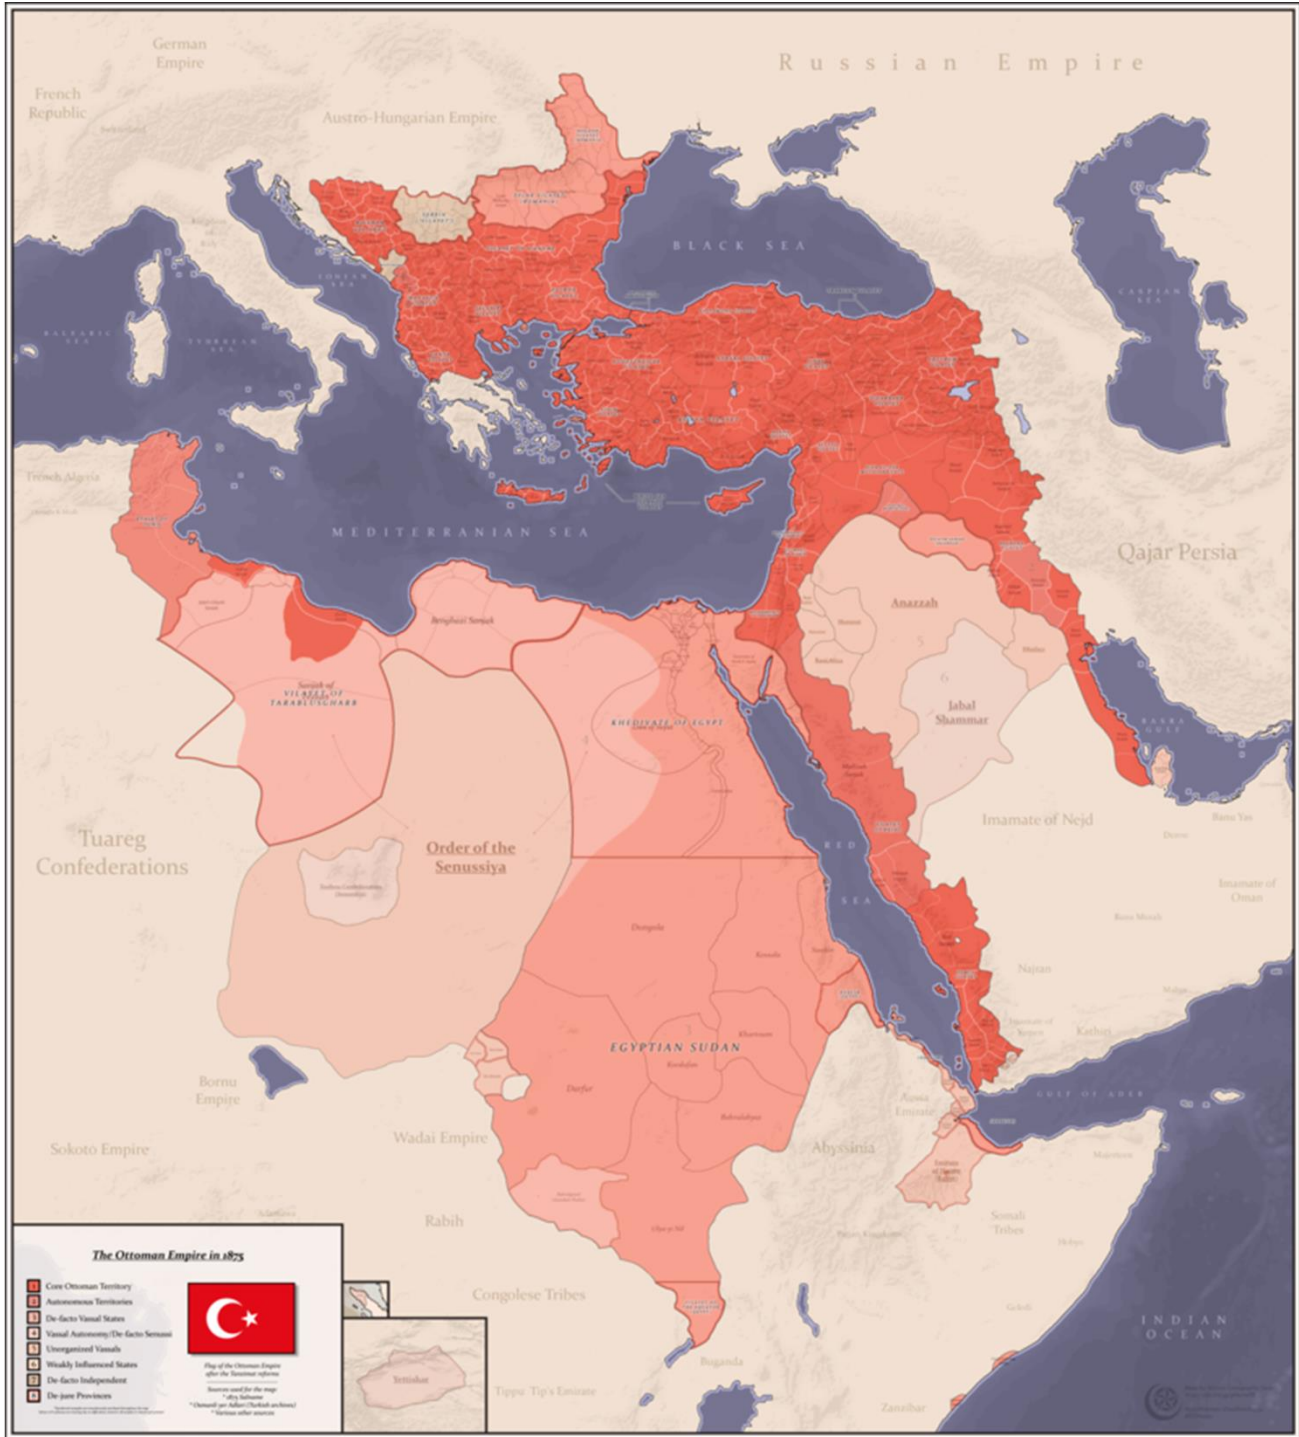

CLUB III

66

Herbert Asquith
1908-1916

66

Edward Grey

Lloyd George

66

Photo Symons,

COMMANDER ARTHUR HENRY LIMPUS.

Portsmouth.

66

Die Kaiserliche Marine Großer Kreuzer S.M.S. GOEBEN. 